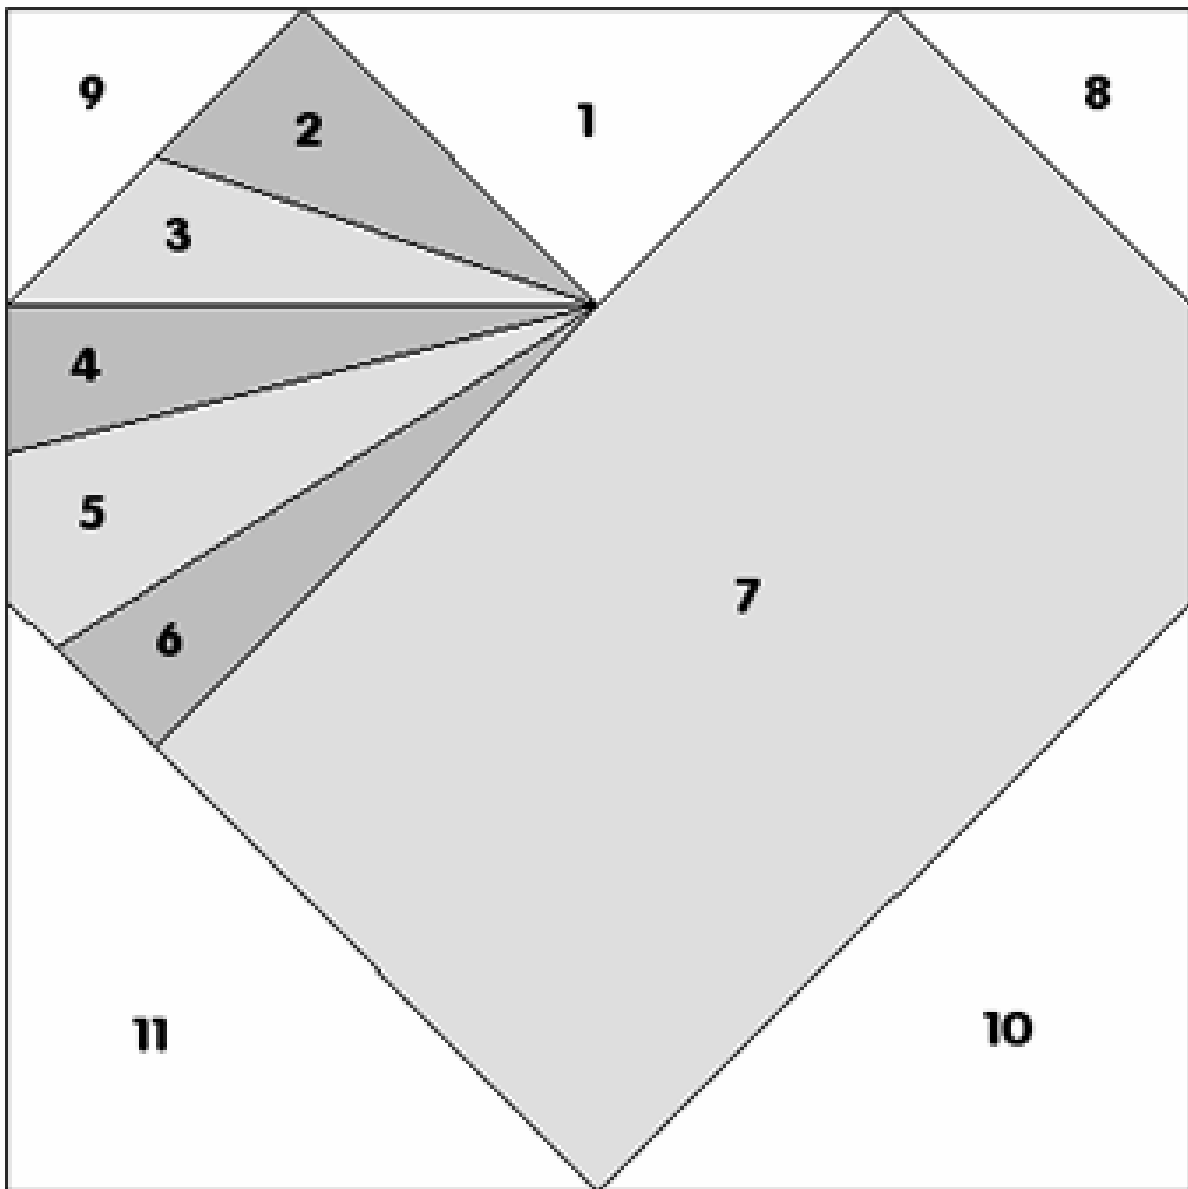

Ruffled Heart

Paper Pieced block:

Background: white on white or small red/pink design on white

Heart: various pinks & reds

6 1/2" x 6 1/2" unfinished = 6" x 6" finished